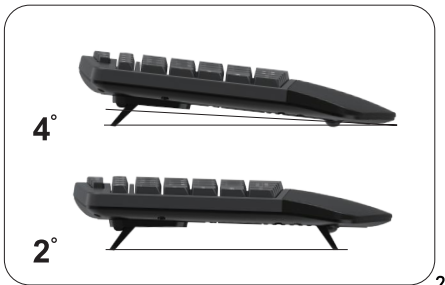

Side buttons

DPI buttons

Model	Bluetooth 1	Bluetooth 2	WiFi	USB	Battery	Charging
KY-4900				•		
KY-4900W			•		AA*2	
KY-4900WB	•	•	•		AA*2	
KY-4900WBR	•	•	•			300mAh 500mAh

Product specification

SIZE:485*255*46.5mm

SIZE:112*83*69mm

Model	Bluetooth 1	Bluetooth 2	WiFi	USB	Battery
KY-K887	•	•	•		AAA*2

Product specification

 SIZE:433*216*30mm

 Product color:

Model	Bluetooth 1	Bluetooth 2	WiFi	USB	Battery
KY-K889	•	•	•		AAA*2