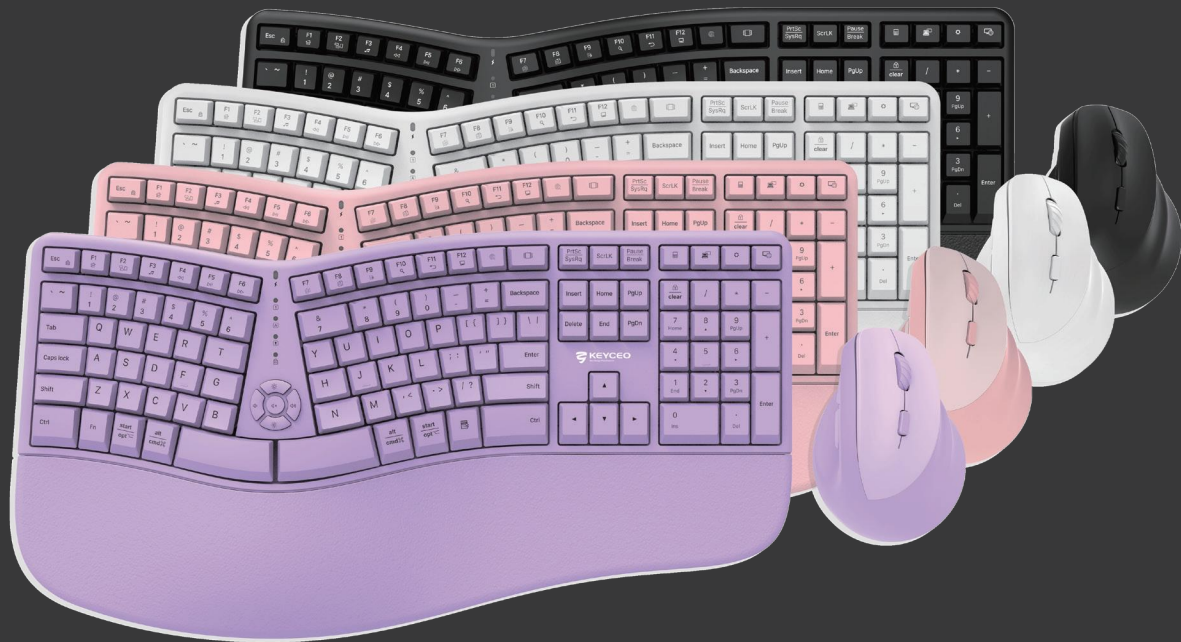

Model	Bluetooth 1	Bluetooth 2	WiFi	USB	Battery	Charging
KY-4900				•		
KY-4900W			•		AA*2	
KY-4900WB	•	•	•		AA*2	
KY-4900WBR	•	•	•			300mAh 500mAh

Product specification

SIZE:485*255*46.5mm

SIZE:112*83*69mm