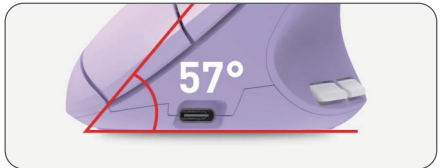

Product specification

SIZE:445*235*32mm

SIZE:104*72*58mm