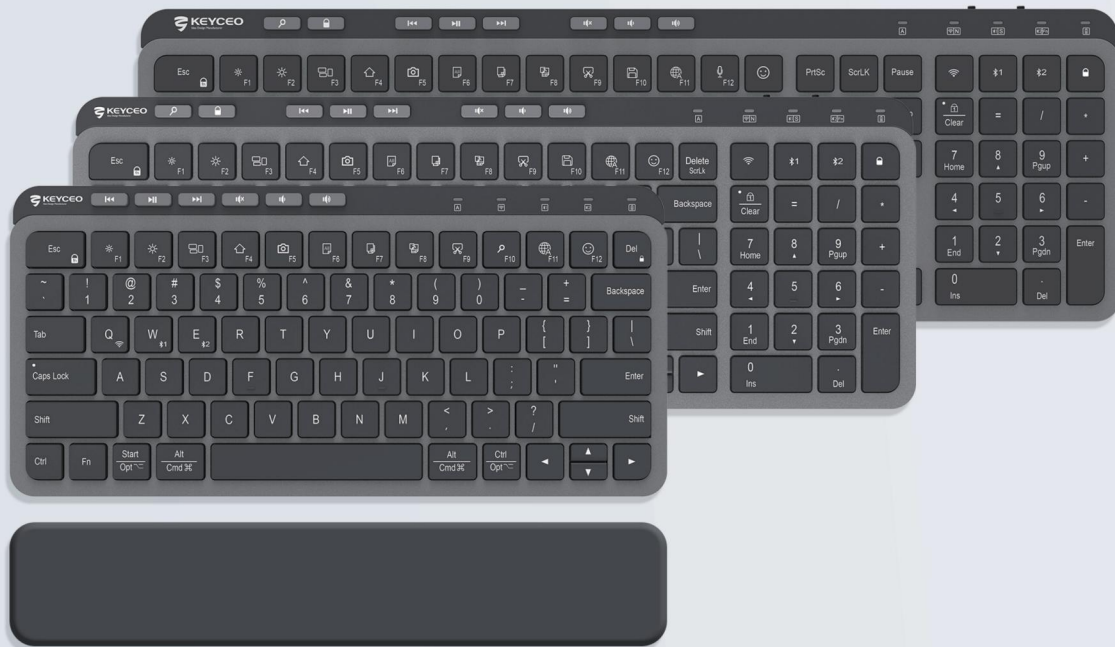

Product specification

 SIZE:428*137*22mm

 Product color:

Support Battery replacement

Low-profile coaster

Tall coaster

Motion-sensor Keyboard

Scissor Switch

Quiet

Dual System

2.4G+BT+USB
Available

Product specification

Model	Bluetooth 1	Bluetooth 2	WiFi	Battery
KY-X260	●	●	●	300mAh

SIZE:288*137*22mm

Model	Bluetooth 1	Bluetooth 2	WiFi	Battery
KY-X263	●	●	●	300mAh