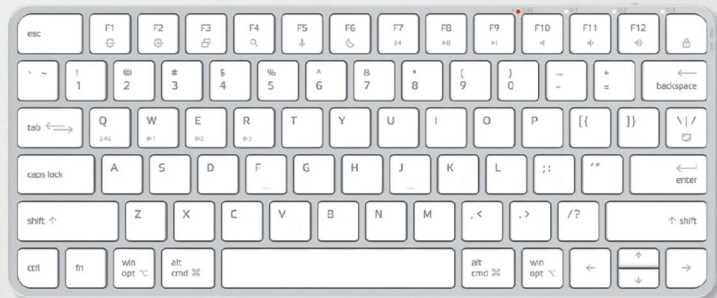

SIZE:422*117*11.5mm

Triple mode available

Aluminum top cover

Product color:

Model	Bluetooth	WiFi	USB	Battery
KY-X211 AL	●	●	●	300mAh
KY-X211 AL	●	●		300mAh

Product specification

-  **SIZE:**282*117*11.5mm
-  **Triple mode available**
-  **Aluminum top cover**
-  **Product color:**

Product specification

Model	✂1	✂2	✂3	📶	🔋
KY-X211	●	●	●	●	300mAh

 SIZE:282*117*11.5mm

Model	✂1	✂2	✂3	📶	🔋
KY-X231	●	●	●	●	300mAh

 SIZE:422*117*11.5mm

 Scissor Switch

 Quiet

 Dual System

 2.4G+BT+USB Available

 Scissor Switch

 Quiet

 Dual System

Model	Bluetooth 1	Bluetooth 2	Bluetooth 3	Wi-Fi	Battery
KY-X211 Plus	•	•	•		300mAh

Product specification

 SIZE:282*117*11.5mm

 Product color: