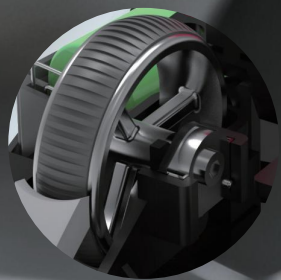

⊕ Tilt function

Model	Bluetooth	WiFi	USB	Battery	Resolution
KY-M884	●	●		500mAh	3200 DPI

Product specification

SIZE:114*66*39mm

Product color: