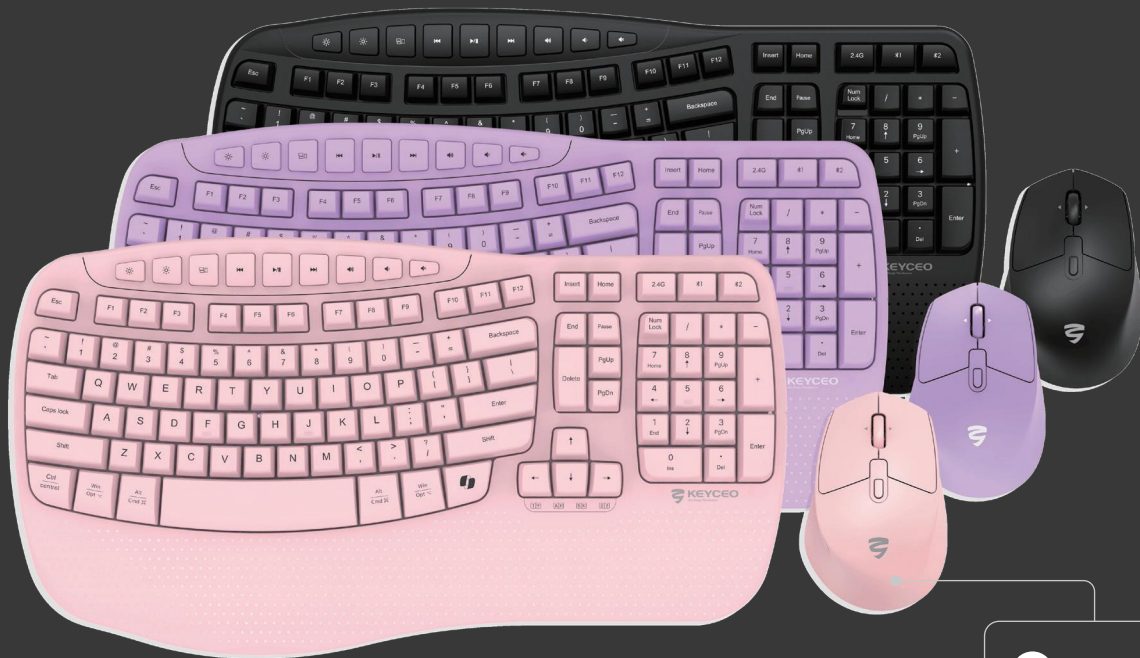

Ergo Combo

Left hand & right hand keyboard

 SIZE:361*240*36mm

 SIZE:213*108*34mm

Model	Bluetooth	2.4GHz	WiFi	Battery	Capacity
KY-885COMBO	•	•	•	AAA*2	
KY-885COMBO	•	•	•		500mAh/300mAh

Product specification

Tilt function

Up to 2400 DPI
(Mouse)

Model	Bluetooth 1	Bluetooth 2	WiFi	USB	AA*2	500mAh 500mAh
KY-4910				•		
KY-4910W			•		AA*2	
KY-4910WB	•	•	•		AA*2	
KY-4910WBR	•	•	•			500mAh 500mAh

Product specification