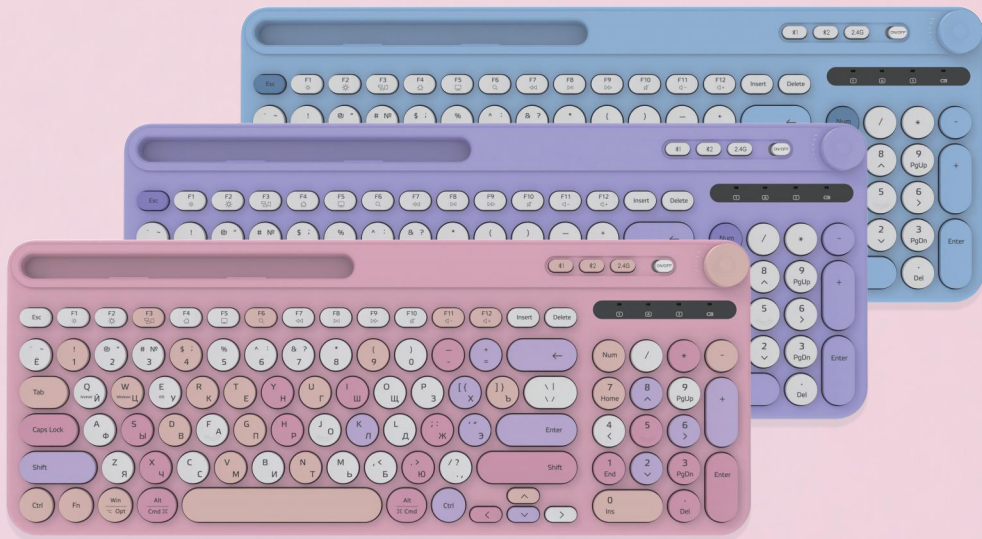

SIZE:328*130*24mm

Product color:

Model	Bluetooth 1	Bluetooth 2	WiFi	Battery
KY-K869W SQUARE	●	●	●	AAA*1

Product specification

SIZE:382*148.5*27mm

Product color:

Gift Series

Gift Series