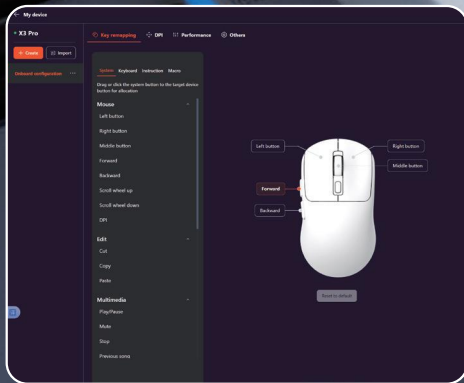

Product specification

 SIZE:119*64*39mm

 Product color:

Model	Bluetooth	Bluetooth	Wi-Fi	USB	Battery
KY-M834WBR	•	•	•	•	500mAh-14500mAh

Product specification

 SIZE:115.6*60.5*38mm

 Product color:

Software