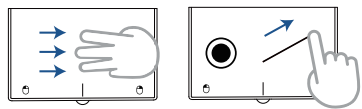

SIZE:409*125*21mm

Product specification

Model	BT1	BT2	WiFi	Battery	Light
KY-X221	●	●	●	500mAh	
KY-X221-BL	●	●	●	2000mAh	●

 SIZE:355*120*20mm

 Scissor Switch

 Quiet

 Dual System

Support Battery replacement