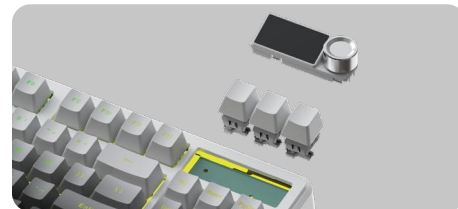

DIY

Rapid Trigger

Hot Swap

Customized RGB
luminescence

Dual foldable feet

Detachable cable

Outemu Magnetic switches

Model	USB	RGB	NKRO
KY-MK151	●	●	●

Product specification

SIZE:322*113.4*37.6mm

Product color:

-  Magnetic Switch
-  Rapid Trigger
-  Hot Swap
-  Windows/Mac
-  Detachable cable

-  RGB
-  Web Software
-  Gasket
-  DIY

-  On-board Memory
-  Dual foldable feet