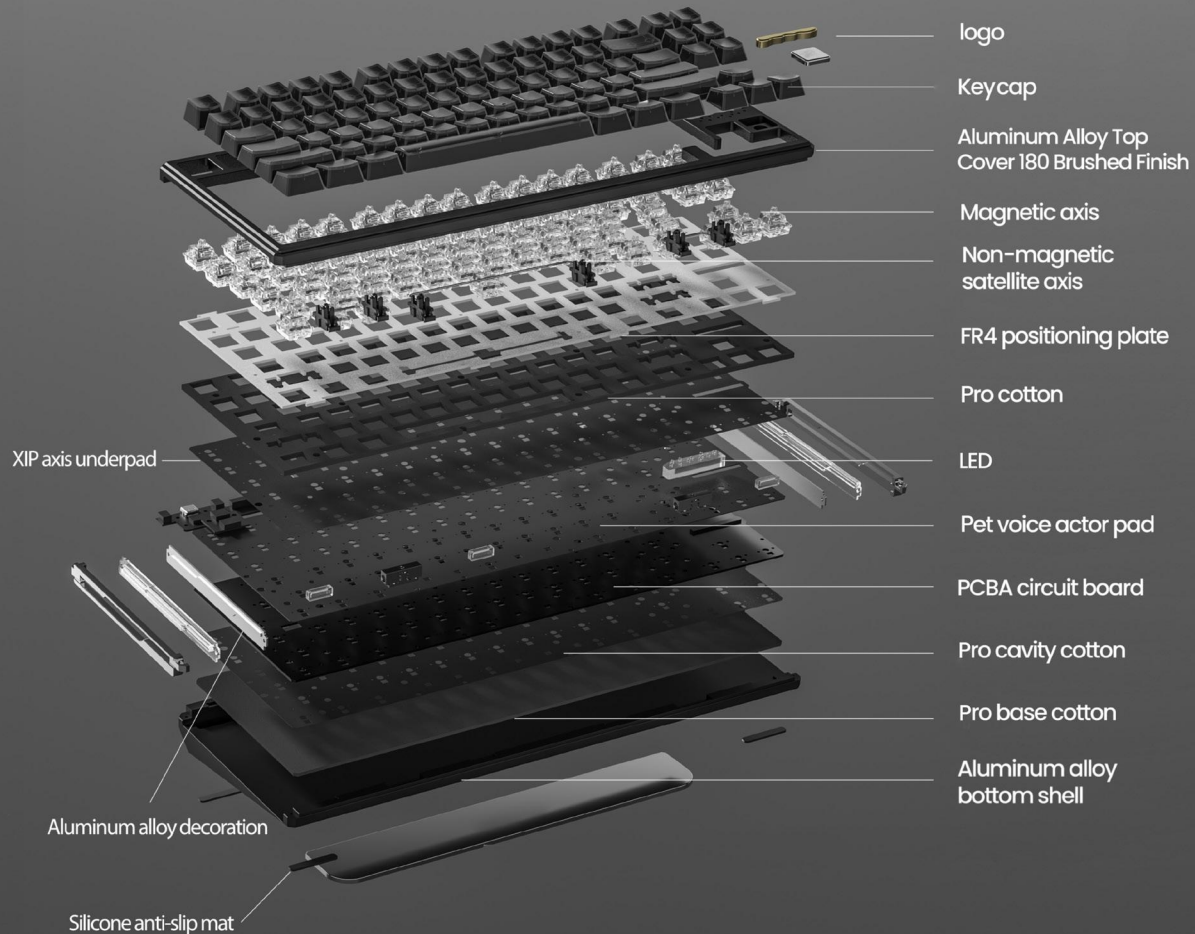

Outemu Magnetic switches

Polling rate: 8k

Dual System

Software

Detachable cable

Customized RGB illumination

Model	USB	RGB	NKRO
KY-MK238	●	●	●

Product specification

 SIZE:343*137*44mm

 Product color:

-  USB Connection
-  Dual System
-  Aluminum alloy covers can be customized
-  Software
-  5-layer sound-dampening foam
-  Detachable cable
-  Outemu Magnetic switches
-  Customized RGB luminescence