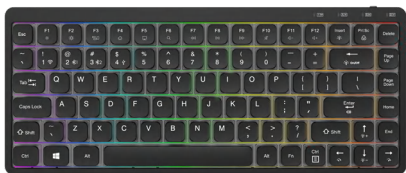

Product specification

Model	Number of keys	⌨	⚡	☀️	NKRO	🔋
KY-MK311	68-69	●		RGB	●	3000mAh
KY-MK311	68-69		●	Rainbow	●	

SIZE:318*114*26mm (KY-MK311)

Model	Number of keys	⌨	⚡	☀️	NKRO	🔋
KY-MK306	84-85	●		RGB/ Rainbow	●	3000mAh
KY-MK306	84-85		●	Rainbow	●	

SIZE:318*133*26mm (KY-MK306)

Product color: